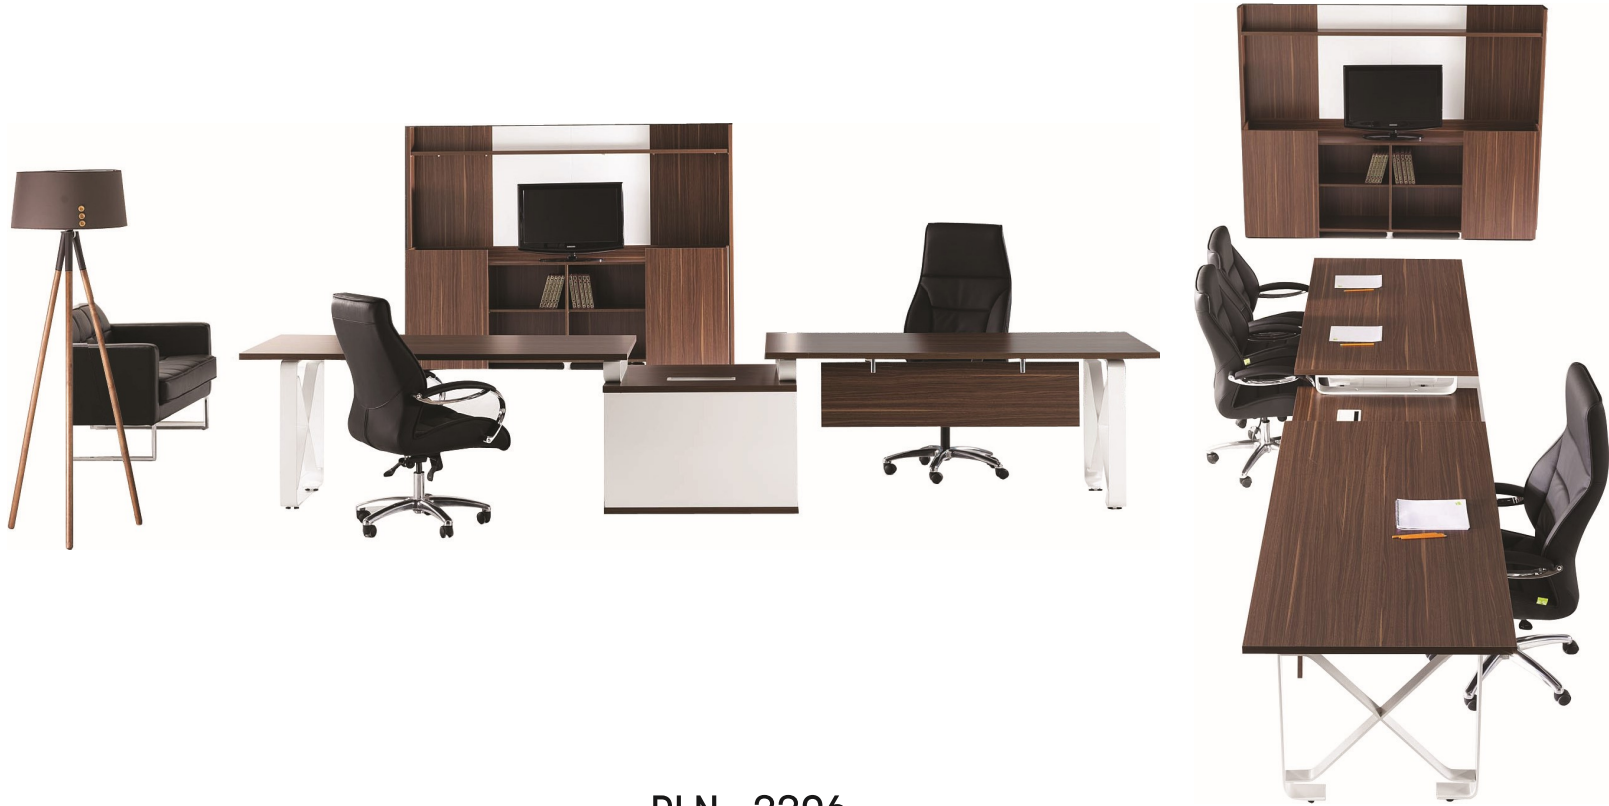

workstations

PLN - 3306

- A Etajerli İkilil Çalışma Grubu (425x90x75h)
  2 Seater Workstation With Side Board
- B Dolap Seti (240x45x120h)
  Cabinet Set